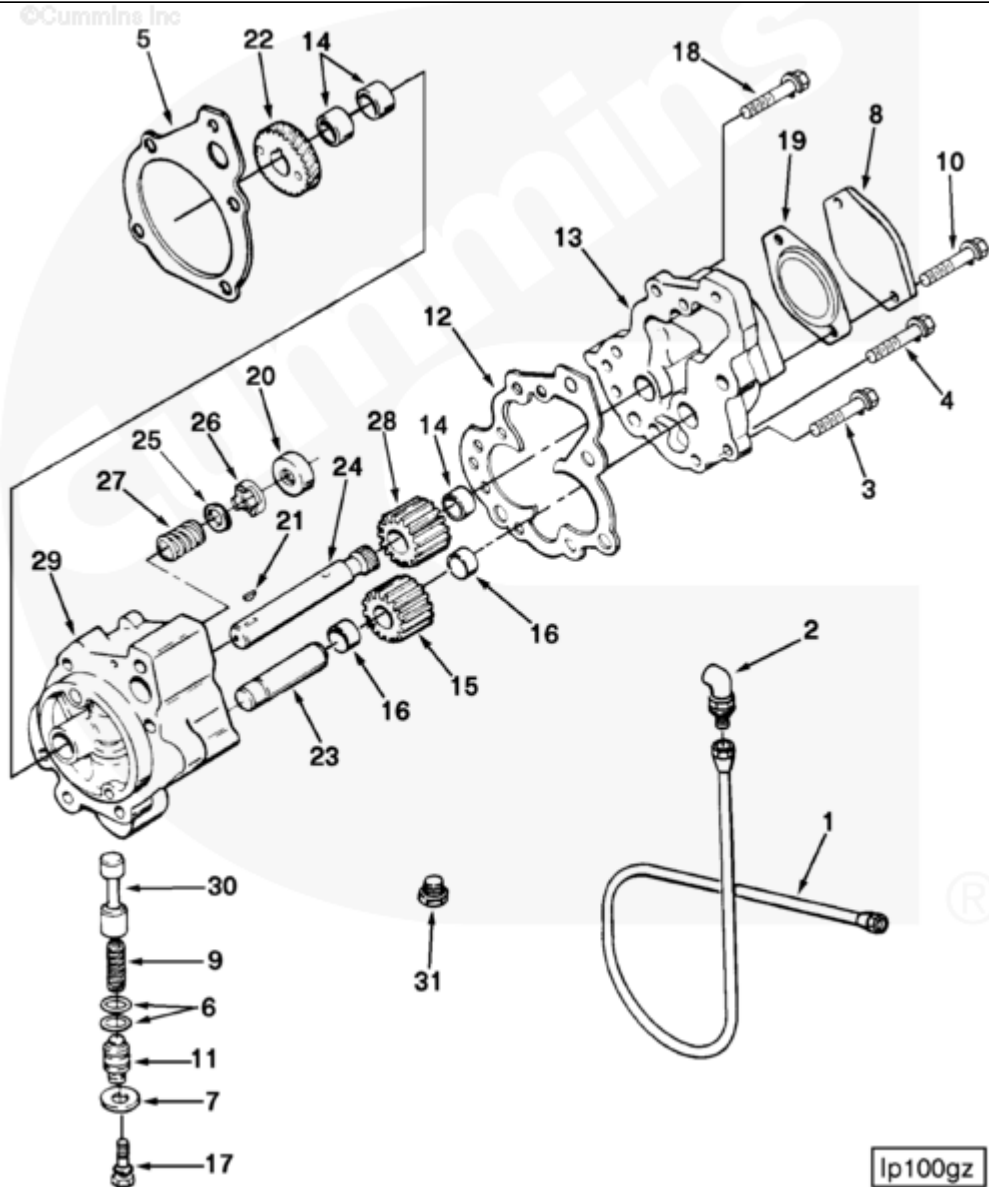

Parts Catalog - Option Detail

Electronic Parts Catalog - Option Detail				
Option	Group	Graphic	Film Card	Date
HD1056	07.06	lp100gz	F	23-APR-97
Engines	NH/NT 855, NT495, NT743, NTA855 N106